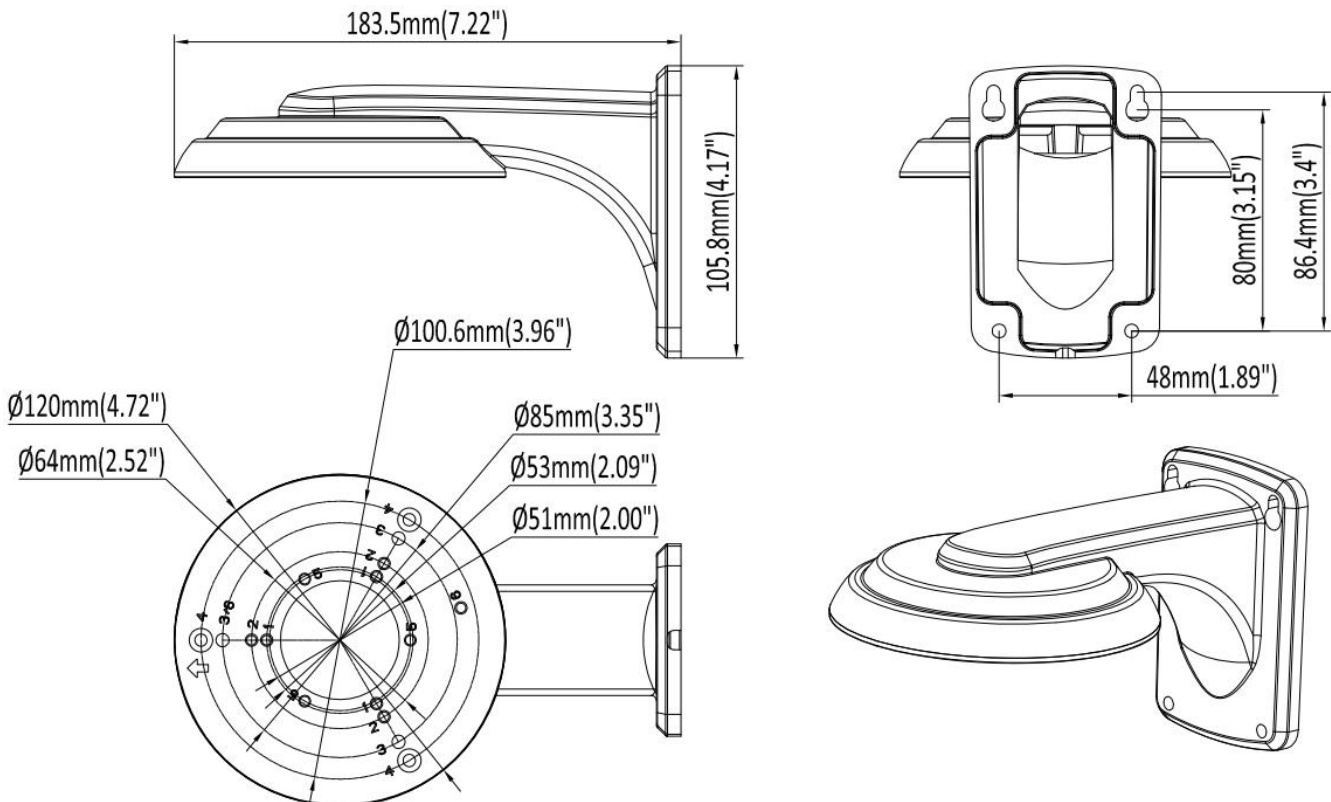

Black Wall Mount

Characteristics	
Colour	Black
Material	Aluminum Alloy & SECC
Dimensions	120 mm × 105.8 mm × 183.5 mm (4.72" × 4.17" × 7.22")
Weight	1.34 lb / 610g

Dimensions

*Design and specifications are subjects to change without notice.